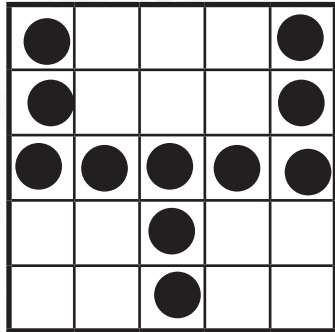

HARDWAY BINGO

CUMMERBUND

FORK

DOUBLE BINGO

2 SIX PACKS

CRAZY ARROW

ROLLING GOAL POST

DOUBLE ACTION 8PK ANYWHERE

TRIPLE BINGO

CRAZY PYRAMID

BROKEN ARROW

WILD CASH COVER

DOULBE X

DOULBE ACTION COVERALL

REGULAR/STAMP NO OVERLAP

COVERALL