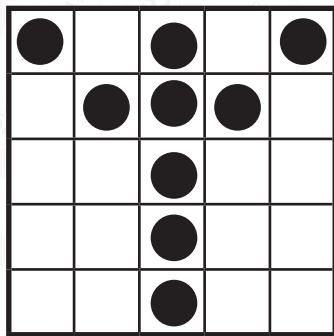

FORK

**FOLLOW US ON
FACEBOOK!**