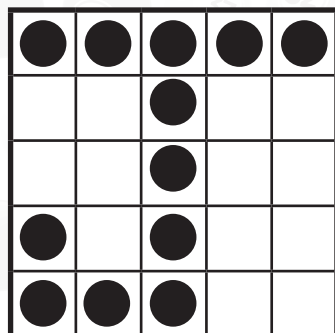

LETTER J

**FOLLOW US ON
FACEBOOK!**