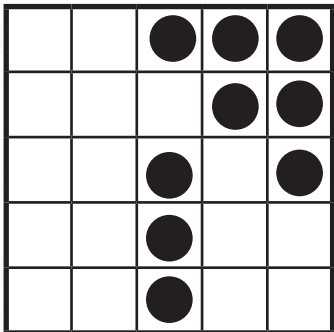

HARDWAY BINGO

CUMMERBUND

FORK

DOUBLE BINGO

2 SIX PACKS

CRAZY ARROW

ROLLING GOAL POST

DOUBLE ACTION 8PK ANYWHERE

TRIPLE BINGO

CRAZY PYRAMID

BROKEN ARROW

WILD CASH COVER

DOULBE X

DOULBE ACTION COVERALL

REGULAR/STAMP NO OVERLAP

COVERALL