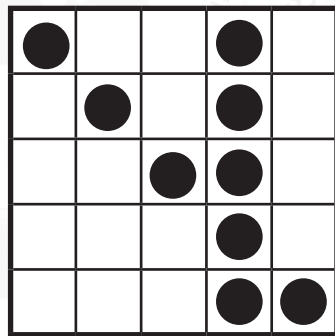

HARDWAY BINGO

CUMMERBUND

FORK

DOUBLE BINGO

2 SIX PACKS

CRAZY ARROW

ROLLING GOAL POST

DOUBLE ACTION 8PK ANYWHERE