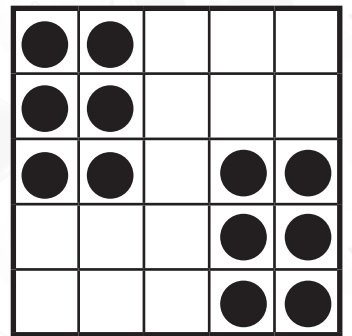

HARDWAY BINGO

CUMMERBUND

FORK

DOUBLE BINGO

2 SIX PACKS

CRAZY ARROW

ROLLING GOAL POST

DOUBLE ACTION 8PK ANYWHERE