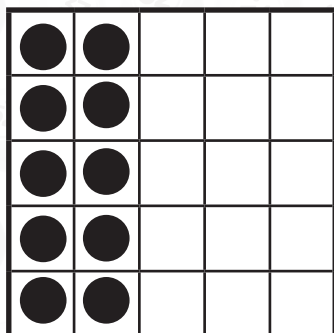

RAILROAD TRACKS