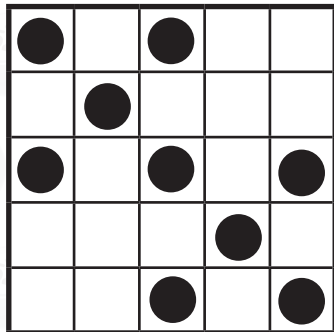

TRIPLE BINGO

CRAZY PYRAMID

BROKEN ARROW

WILD CASH COVER

DOULBE X

DOULBE ACTION COVERALL

REGULAR/STAMP NO OVERLAP

COVERALL