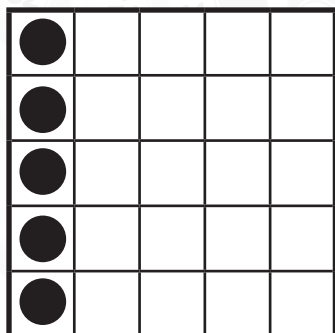

TRIPLE BINGO

CRAZY PYRAMID

BROKEN ARROW

WILD CASH COVER

DOULBE X

DOULBE ACTION COVERALL

REGULAR/STAMP NO OVERLAP

COVERALL