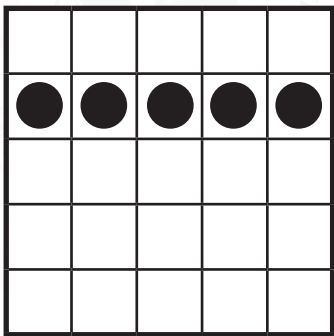

HARDWAY BINGO