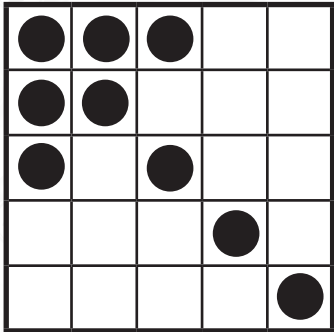

HARDWAY BINGO

CUMMERBUND

FORK

DOUBLE BINGO

2 SIX PACKS

CRAZY ARROW

ROLLING GOAL POST

DOUBLE ACTION 8PK ANYWHERE

TRIPLE BINGO

CRAZY PYRAMID

BROKEN ARROW

WILD CASH COVER

DOULBE X

DOULBE ACTION COVERALL

REGULAR/STAMP NO OVERLAP

COVERALL