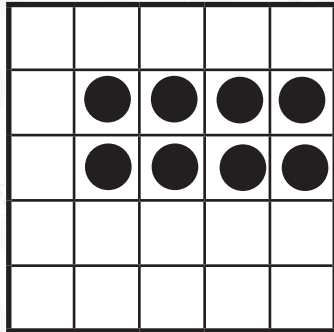

HARDWAY BINGO

CUMMERBUND

FORK

DOUBLE BINGO

2 SIX PACKS

CRAZY ARROW

ROLLING GOAL POST

DOUBLE ACTION 8PK ANYWHERE