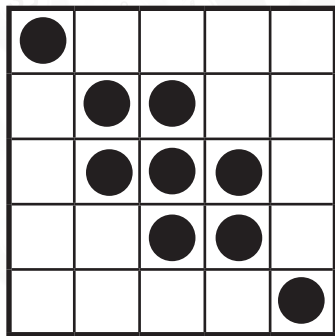

CUMMERBUND