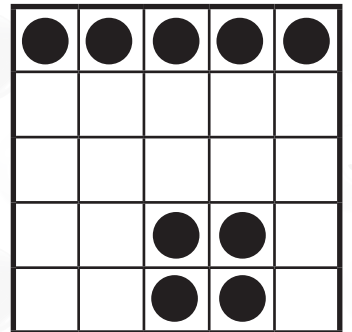

TRIPLE BINGO

CRAZY PYRAMID

BROKEN ARROW

WILD CASH COVER

DOULBE X

DOULBE ACTION COVERALL

REGULAR/STAMP NO OVERLAP

COVERALL